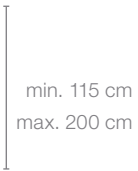

specifications

Our bathtubs are manufactured of the best possible materials. Carefully selected wood veneers are compressed together under high pressure and completely saturated with resin. This means that the possibility of wood spikes, saturating of the wood with water and other unsightly signs of wear are excluded. The extremely resistant special varnish has been tested under the hardest conditions. It guarantees optimal protection and a very long service life for the wooden bathtub. And – should a few scratches have appeared after some years – then these can be easily polished away again by the customer. Basically, we can manufacture our products from every conceivable type of wood. However, in view of the very large number of different sorts of wood, we have limited our stock to a selected range at the present time. Nevertheless, through our good relationships with our suppliers, we can obtain any particular wood that might be desired within a reasonable period of time. Just let us know your wishes - we can make almost anything possible!

We only use certified wood from forests with controlled felling and reforestation.