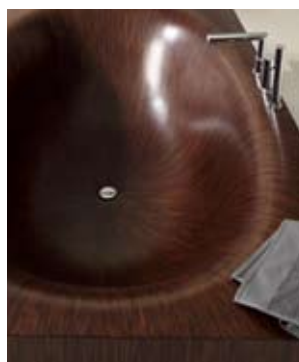

laguna basic

Thanks to the ergonomic design of the Laguna range of bathtubs, one can enjoy a relaxing bath alone or in company. As a result of the modular form of construction, our wooden bathtubs can be supplied in different forms of execution. Thus, they can be supplied as fully equipped Jacuzzis and can – if the customer so desires – be installed direct in a bathroom or yacht. The use of wood as natural material in combination with our know-how from modern yacht building makes it possible for us to produce your personalized bathtub.

laguna basic – The model for smaller rooms.

Its rectangular external form enables it to be integrated simply into existing bathrooms. This means that a conventional bathtub can be replaced without too great expenditure with this wonderful wooden-interior bathtub. Many other applications are conceivable too, for instance in a large yacht, in a hotel room, in a wellness or sauna area, in the corner of a private bathroom or wherever.