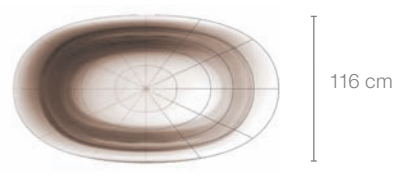

specifications

Our bathtubs are manufactured of the best possible materials. Carefully selected wood veneers are compressed together under high pressure and completely saturated with resin. This means that the possibility of wood spikes, saturating of the wood with water and other unsightly signs of wear are excluded. The extremely resistant special varnish has been tested under the hardest conditions. It guarantees optimal protection and a very long service life for the wooden bathtub. And – should a few scratches have appeared after some years – then these can be easily polished away again by the customer. Basically, we can manufacture our products from every conceivable type of wood. However, in view of the very large number of different sorts of wood, we have limited our stock to a selected range at the present time. Nevertheless, through our good relationships with our suppliers, we can obtain any particular wood that might be desired within a reasonable period of time. Just let us know your wishes - we can make almost anything possible!

We only use certified wood from forests with controlled felling and reforestation.