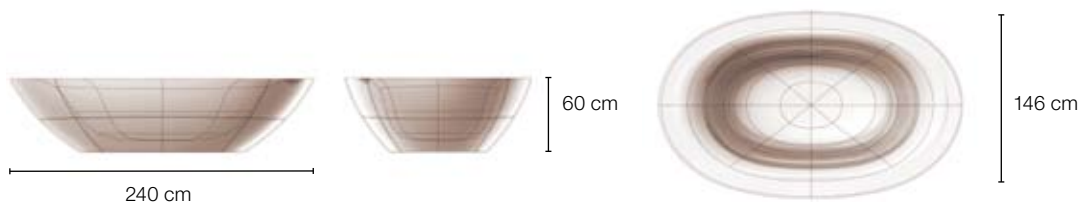

laguna spa - specifications

Our bathtubs are manufactured of the best possible materials. Carefully selected wood veneers are compressed together under high pressure and completely saturated with resin. This means that the possibility of wood spikes, saturating of the wood with water and other unsightly signs of wear are excluded. The extremely resistant special varnish has been tested under the hardest conditions. It guarantees optimal protection and a very long service life for the wooden bathtub. And – should a few scratches have appeared after some years – then these can be easily polished away again by the customer. Basically, we can manufacture our products from every conceivable type of wood. However, in view of the very large number of different sorts of wood, we have limited our stock to a selected range at the present time. Nevertheless, through our good relationships with our suppliers, we can obtain any particular wood that might be desired within a reasonable period of time. Just let us know your wishes - we can make almost anything possible!

We only use certified wood from forests with controlled felling and reforestation.